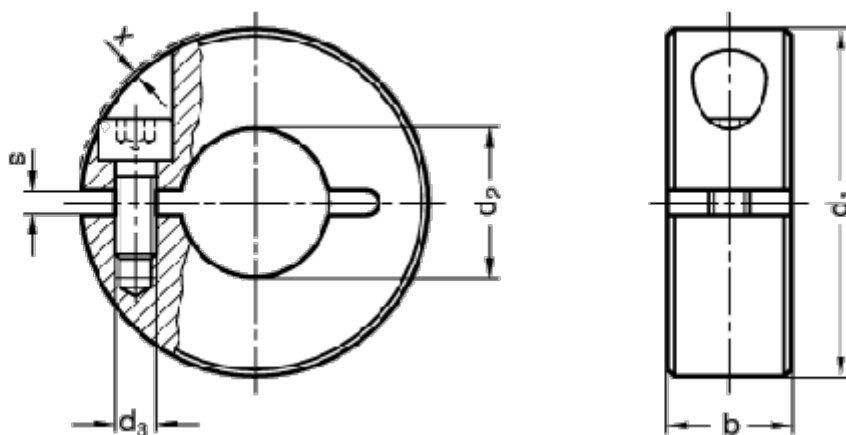

Article number: 201122390

Description: E+G Split set collar GN 707.2-B 40-ST

## Measures

---

$b = 15$   
 $d_1 = 65$   
 $d_2 = B 40$   
 $d_3 = M6$   
 $s = 4.0$   
 $x = 0.5$